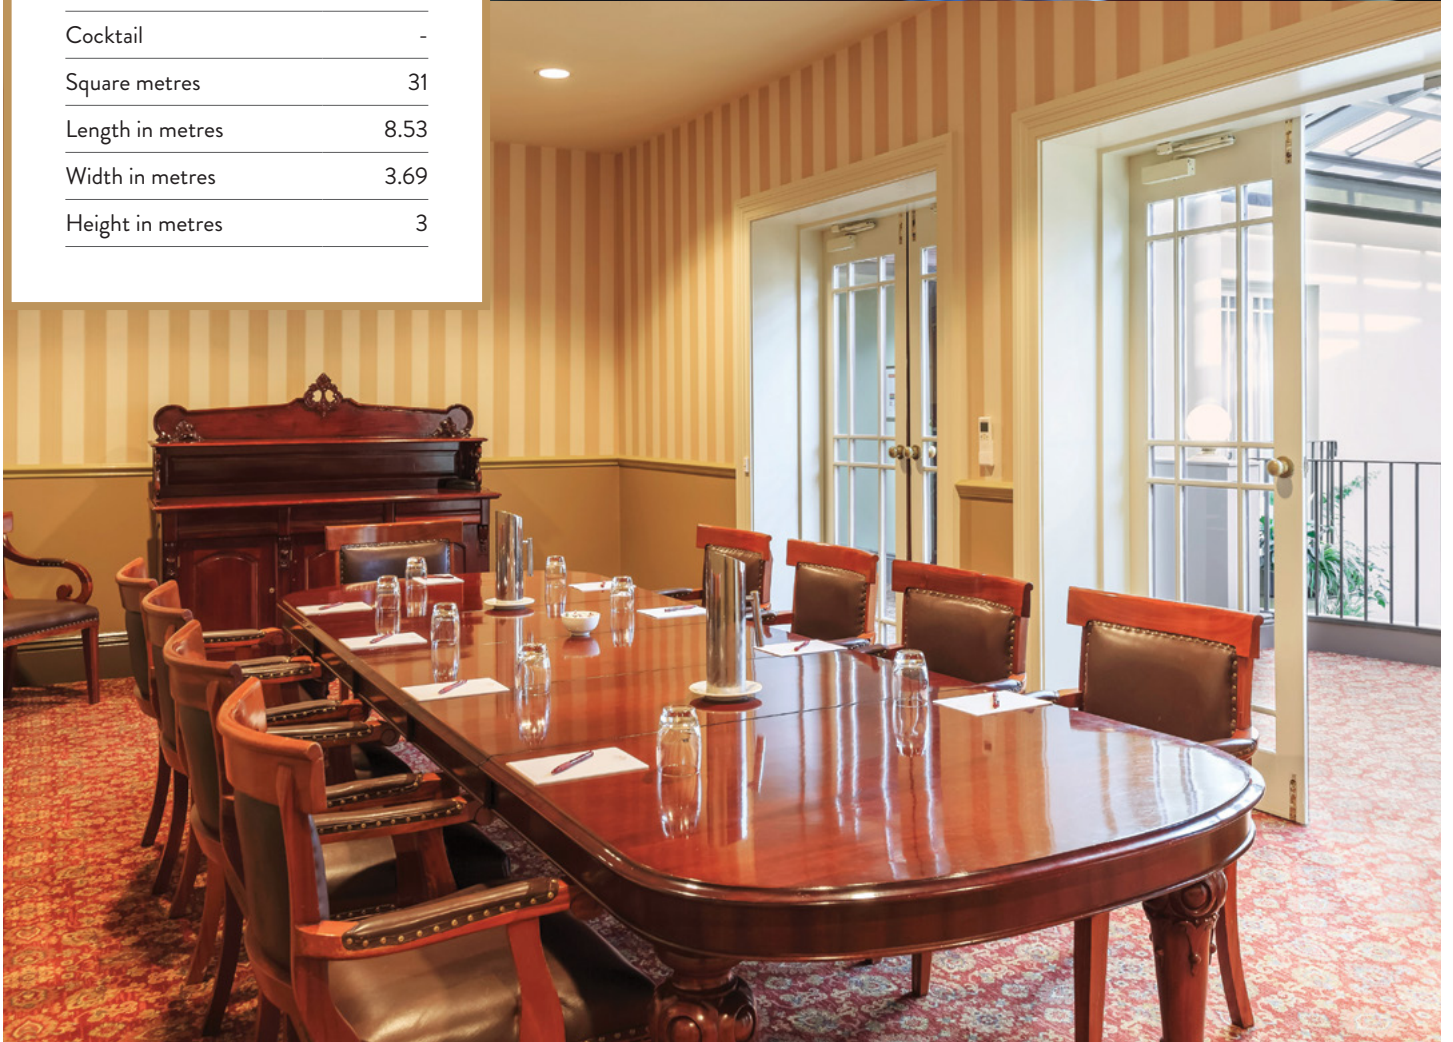

BOARDROOM

The Boardroom is a professional space that is perfect for intimate dinners and private meetings or interviews that require discretion. Guests can enjoy the long hardwood table and soft leather chairs whilst working in the Boardroom.

Theatre style	-
U-shape	-
Classroom	-
Boardroom	10
Open-ended rounds	-
Dinner	-
Dinner with a dance floor	-
Cocktail	-
Square metres	31
Length in metres	8.53
Width in metres	3.69
Height in metres	3

CONTACT OUR EVENTS TEAM NOW